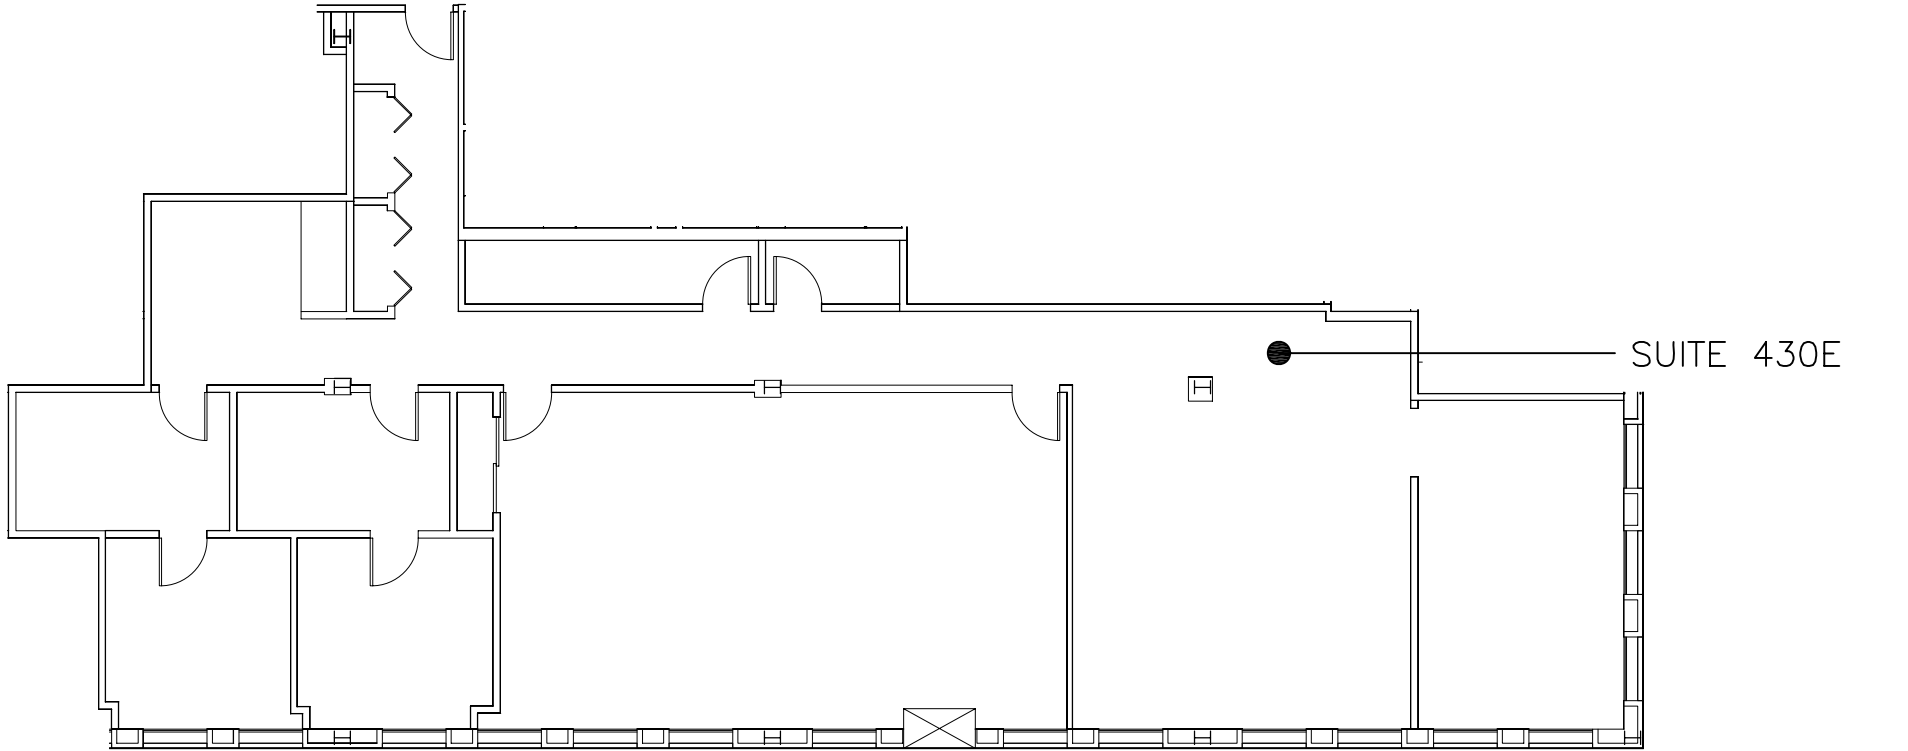

# Fitzgerald Earles Architects, Inc.

1820 W. Hubbard, Suite 320 | Chicago, IL 60622  
312.491.9840 | Fax 312.491.9844

Client PLAZA 833 RSF \_\_\_\_\_  
Sketch No. SUITE 430E Project No. 06272.01  
Scale NTS Date 1-30-07  
File Name 4th\_Base\_Plan.dwg Drawn by: MR Sht. Rev. \_\_\_\_\_

1 SUITE 430E FLOOR PLAN  
SCALE: NTS  
PLAN NORTH

FOURTH FLOOR KEY PLAN  
SCALE: NTS  
PLAN NORTH