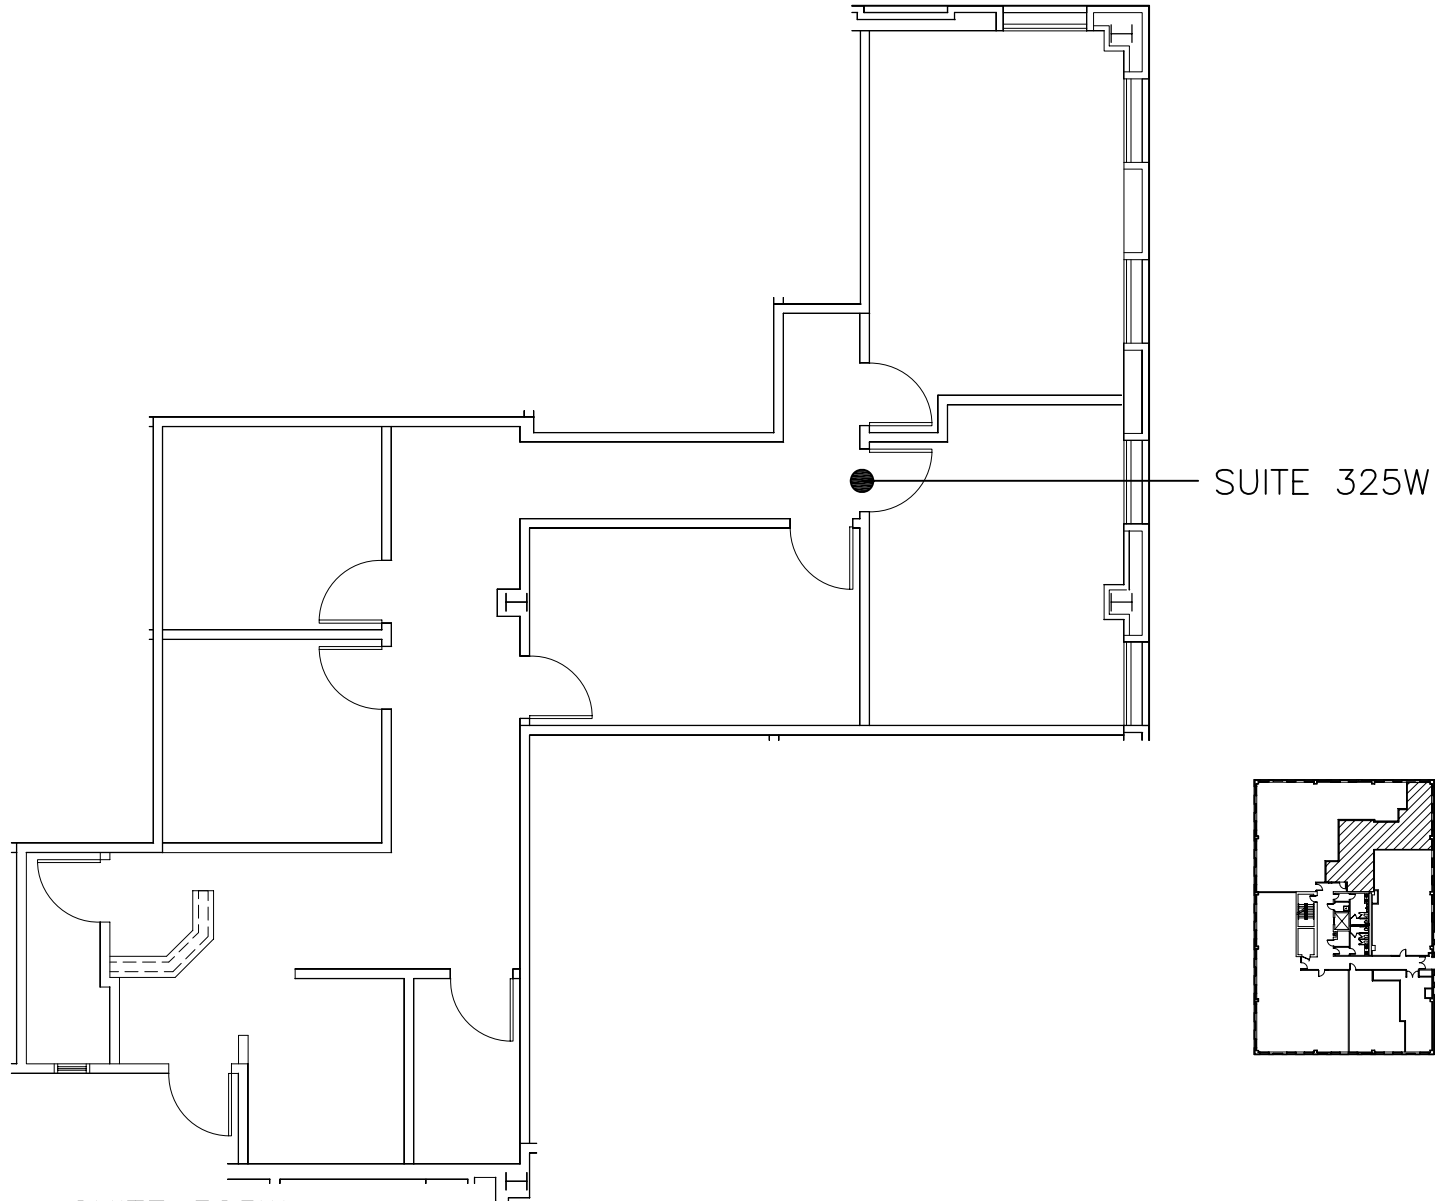

Fitzgerald Earles Architects, Inc.

1820 W. Hubbard, Suite 320 | Chicago, IL 60622
312.491.9840 | Fax 312.491.9844

Client PLAZA 833 RSF _____
Sketch No. SUITE 325W Project No. 06272.01
Scale NTS Date 1-30-07
File Name 3rd_Base_Plan.dwg Drawn by: MR Sht. Rev. _____

SUITE 325W

1 SUITE 325W
SCALE: NTS

THIRD FLOOR KEY PLAN
SCALE: NTS